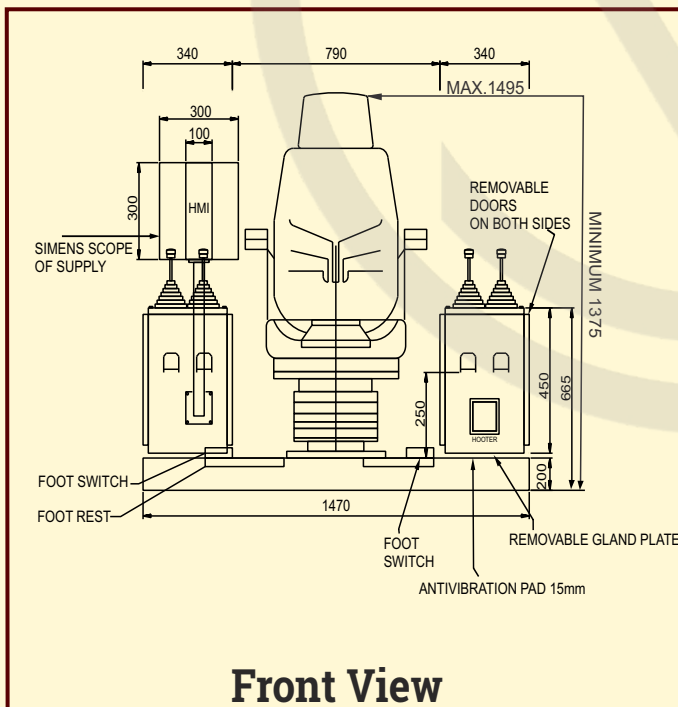

ARM CHAIR CONTROL UNIT

Introduction

Reliable and Compact panels on either side of the chair, fitted with highly advanced master controllers which are light in operation and smooth in functioning, combined with a high degree of precision to ensure performance.

Features

- Arm Chair Units are provided for comfort of operate cranes.
- Reliable and compact.
- Adjustable height, facility automatic latching at desired position, revolves.
- Joystick master controllers advance light in operation.
- Components of proven design include selector Switches, including lamps, push buttons, foot switches etc.
- Arm Chair control units are made as per specification to suit tailor- made.
- Powder coated painted shade as per requirement.

H. O. Unit - I : C-15/16, Nand Jyot Industrial Estate, Andheri-Kurla Road, Mumbai - 400072 ,
Tel : (022) 42469700/730
E-mail : sales@socgroup.in

Unit - II: Plot No. 4912, G. I. D. C., Phase IV, Vatva, Ahmedabad - 382445
Tel.: (079) 68169700/702/712
E-mail : enquiry2@socgroup.in

Visit us at :
www.speedocontrols.com
www.socremote.com

SPEED-O-CONTROLS PVT. LTD.
CRANE CONTROL GEAR